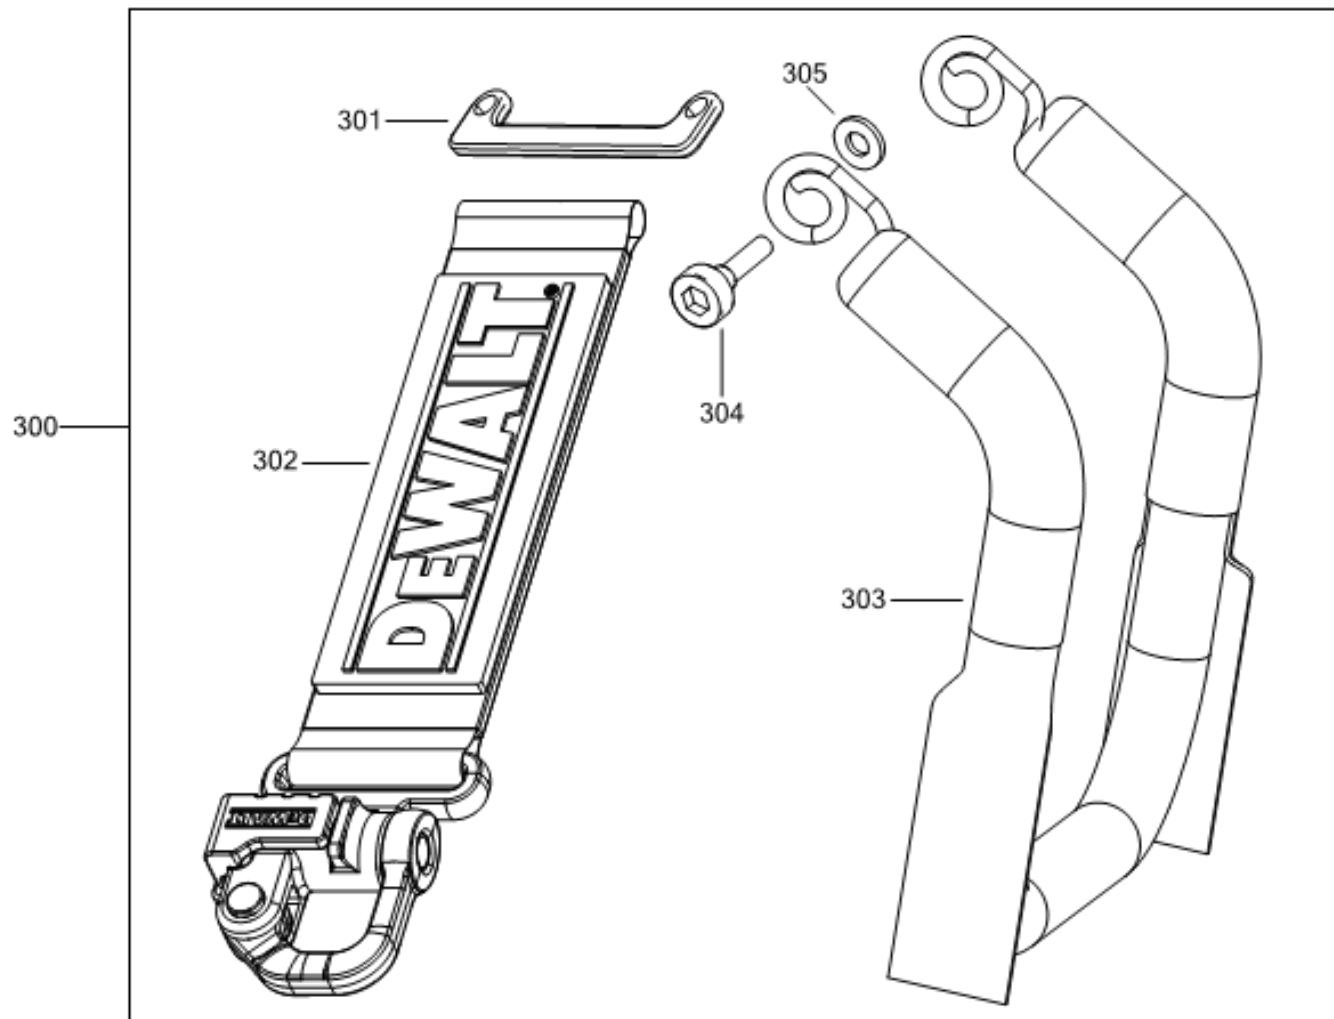

LANYARD READY KIT EUROPE

Typ
1

©

DeWALT

DCF891

Typ
1

©

E21085

www.2helpU.com

12/11/2021

Parts List DCF891P2LRT CORDLESS IMPACT WRENCH 1

Item	Part Number	Qty	Part Description	General Description	Other Info	Repair Inst	Markets
1	N896695	1	CLAMSHELL SET			No	QW
2	NA016963	1	MOTOR & SWITCH SA			No	QW
3	NA020584	1	GEARCASE SA			No	QW
4	NA016971	1	IMPACTOR			No	QW
5	N473670	1	ACTUATOR FWD/REV			No	QW
6	N719210	1	SCREW			No	QW
7	N071836	1	ROLL PIN			No	QW
8	330019-04	9	SCREW			No	QW
9	NA145279	1	LANYARD	LANYARD READY SERVIC		No	QW
10	N699996	1	WASHER THRUST			No	QW
11	NA016760	1	NOSE SA			No	QW
12	N529458	4	WASHER LOCK			No	QW
13	N516846	4	SCREW			No	QW
14	N438625	1	O RING			No	QW
15	N484792	2	BEARING PLATE			No	QW
16	N465624	1	GEAR			No	QW
17	N482343	1	RING			No	QW
18	N458130	1	O RING		GEARCASE	No	QW
30	NA006247	1	RATING PLATE		EURO	No	QW
31	NA006997	1	LABEL		BRUSHLES	No	QW
32	NA007356	1	BRAND LABEL		S 18V	No	QW
33	NA006249	1	LABEL		FOOT	No	QW
37	N086039	1	HOOK			No	QW
39	N042665	1	SCREW			No	QW
300	NA012362	1	SERVICE KIT			No	QW
301	N537349	2	STRAP. HOOKED			No	QW
302	NA012391	2	BRACKET			No	QW
303	NA012370	1	CLIP SA	LANYARD CLIP		No	QW
304	NA100552	2	SCREW			No	QW
305	N462739	2	WASHER			No	QW
800	N017298	1	GREASE	G-2008 Molykote		No	QW
801	NA218891	1	NYOGEL 760G	NYE NYOGEL 760G (150		No	QW

Parts List DCF891P2LRT CORDLESS IMPACT WRENCH 1

Item	Part Number	Qty	Part Description	General Description	Other Info	Repair Inst	Markets
861	N279261	1	KITBOX	DWST1-17807		No	QW
866	NA301176	2	BATTERY			No	QW
871	NA132878	1	CHARGER	DCB1104-QW		No	QW