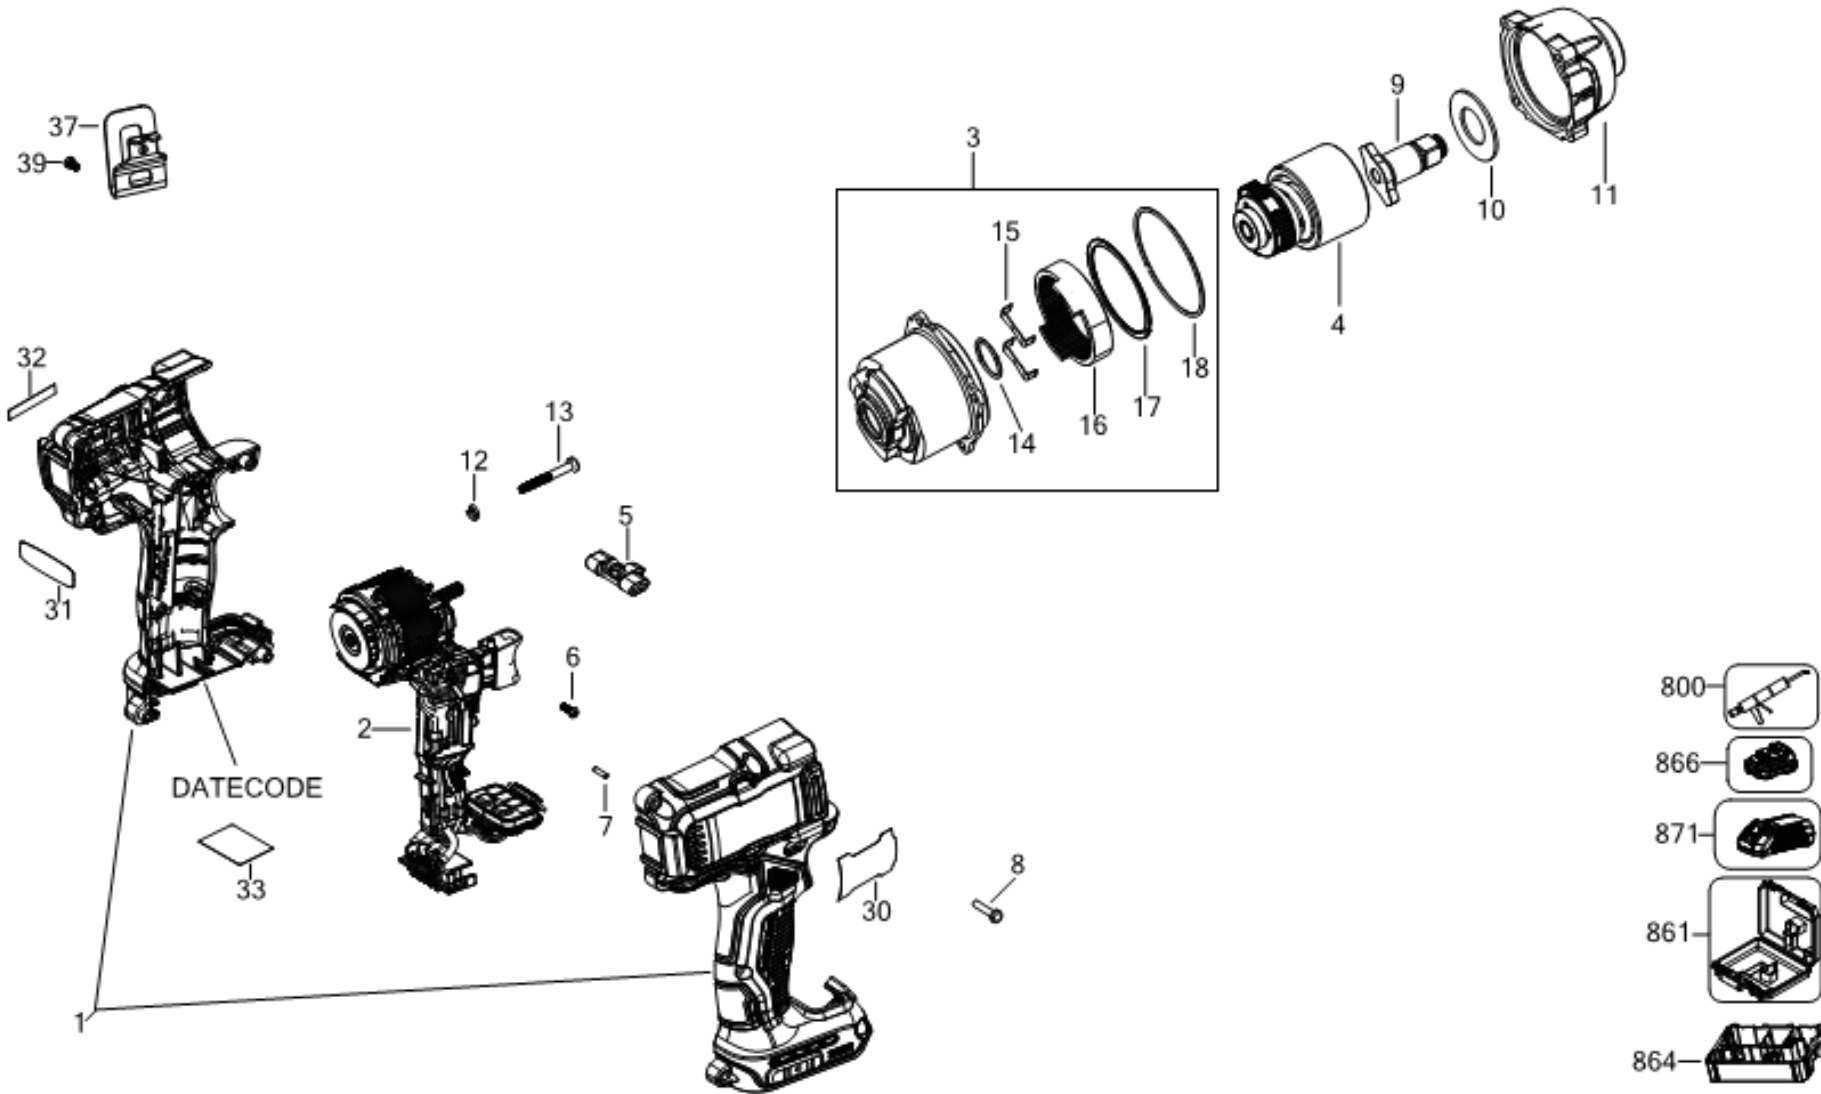

LANYARD READY KIT EUROPE

Typ
1

©

DeWALT

DCF891

Typ
1

©

E21085

www.2helpU.com

12/11/2021

Parts List DCF891P2LRT CORDLESS IMPACT WRENCH 1

Item	Part Number	Qty	Part Description	General Description	Other Info	Repair Inst	Markets
1	N896695	1	CLAMSHELL SET			No	QW
2	NA016963	1	MOTOR & SWITCH SA			No	QW
3	NA020584	1	GEARCASE SA			No	QW
4	NA016971	1	IMPACTOR			No	QW
5	N473670	1	ACTUATOR FWD/REV			No	QW
6	N719210	1	SCREW			No	QW
7	N071836	1	ROLL PIN			No	QW
8	330019-04	9	SCREW			No	QW
9	NA145279	1	LANYARD	LANYARD READY SERVIC		No	QW
10	N699996	1	WASHER THRUST			No	QW
11	NA016760	1	NOSE SA			No	QW
12	N529458	4	WASHER LOCK			No	QW
13	N516846	4	SCREW			No	QW
14	N438625	1	O RING			No	QW
15	N484792	2	BEARING PLATE			No	QW
16	N465624	1	GEAR			No	QW
17	N482343	1	RING			No	QW
18	N458130	1	O RING		GEARCASE	No	QW
30	NA006247	1	RATING PLATE		EURO	No	QW
31	NA006997	1	LABEL		BRUSHLES	No	QW
32	NA007356	1	BRAND LABEL		S 18V	No	QW
33	NA006249	1	LABEL		FOOT	No	QW
37	N086039	1	HOOK			No	QW
39	N042665	1	SCREW			No	QW
300	NA012362	1	SERVICE KIT			No	QW
301	N537349	2	STRAP. HOOKED			No	QW
302	NA012391	2	BRACKET			No	QW
303	NA012370	1	CLIP SA	LANYARD CLIP		No	QW
304	NA100552	2	SCREW			No	QW
305	N462739	2	WASHER			No	QW
800	N017298	1	GREASE	G-2008 Molykote		No	QW
801	NA218891	1	NYOGEL 760G	NYE NYOGEL 760G (150		No	QW

Parts List DCF891P2LRT CORDLESS IMPACT WRENCH 1

Item	Part Number	Qty	Part Description	General Description	Other Info	Repair Inst	Markets
861	N279261	1	KITBOX	DWST1-17807		No	QW
866	NA301176	2	BATTERY			No	QW
871	NA132878	1	CHARGER	DCB1104-QW		No	QW